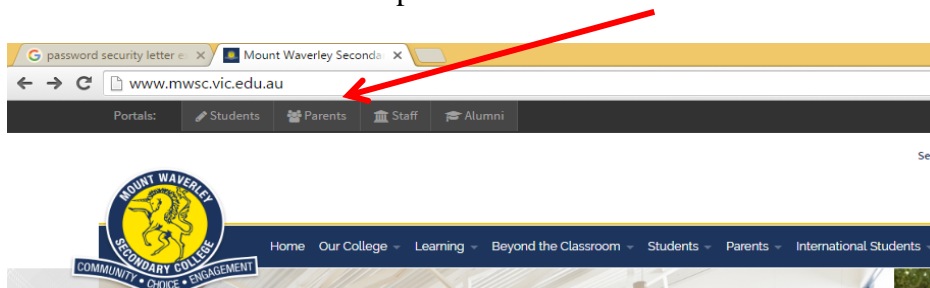

Instructions to access Compass

Go to MWSC Website: www.mwsc.vic.edu.au

Click on Quick Links in top right hand corner, and click onto Compass from the drop down list

or

click on the Parent Portal in top left hand corner