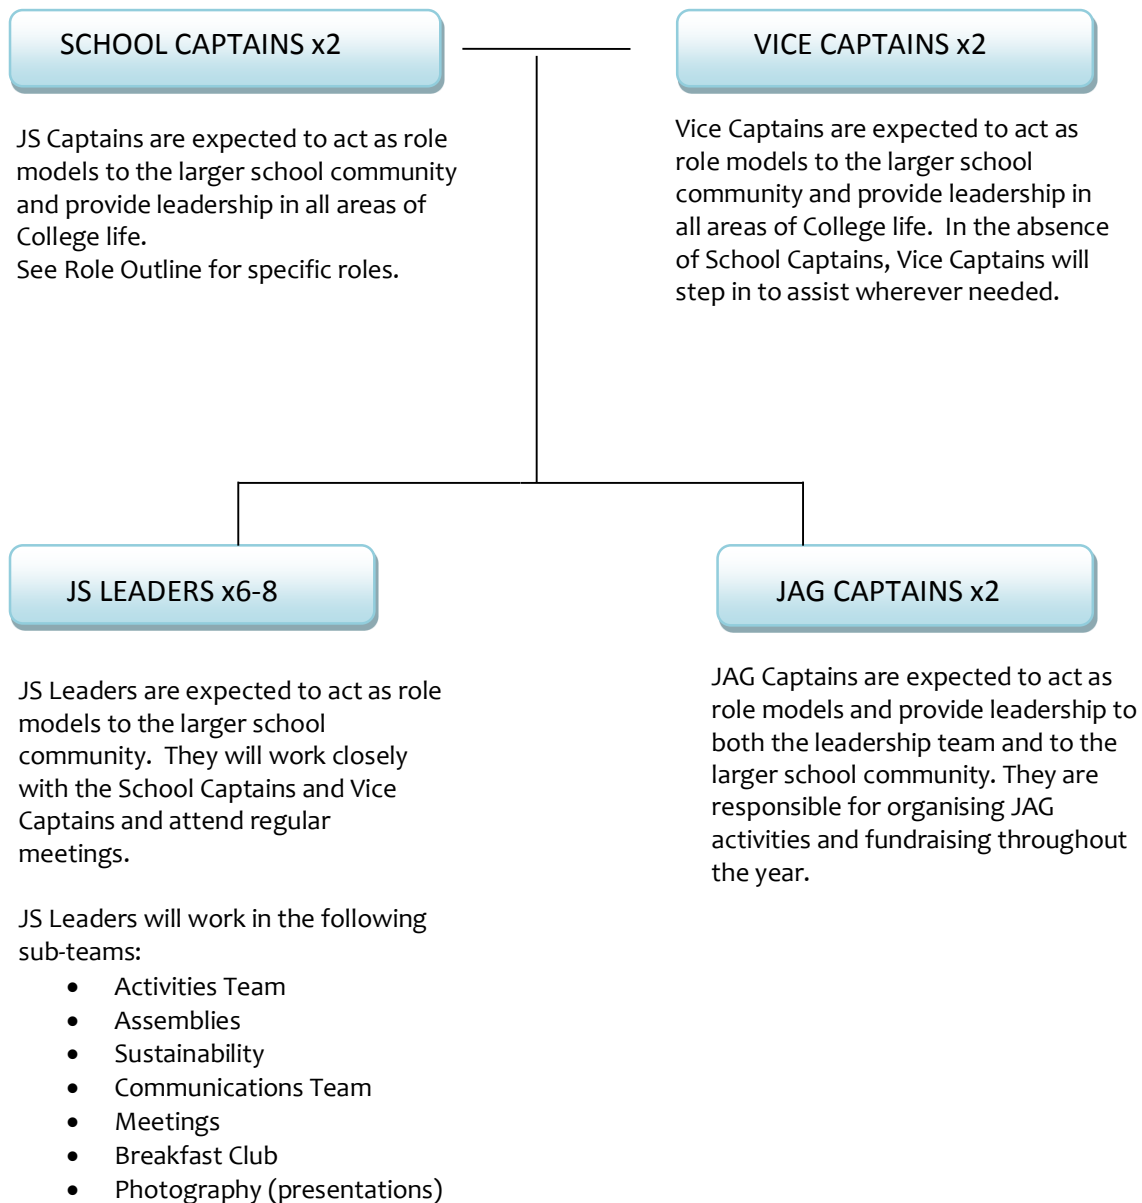

## STRUCTURE OF THE JS LEADERSHIP TEAM

The following outlines the structure of the leadership team at the Junior School. Included in the flow chart is the general role of each position. Refer to 'Student Leadership Team: Role Outline' for more details of specific roles.